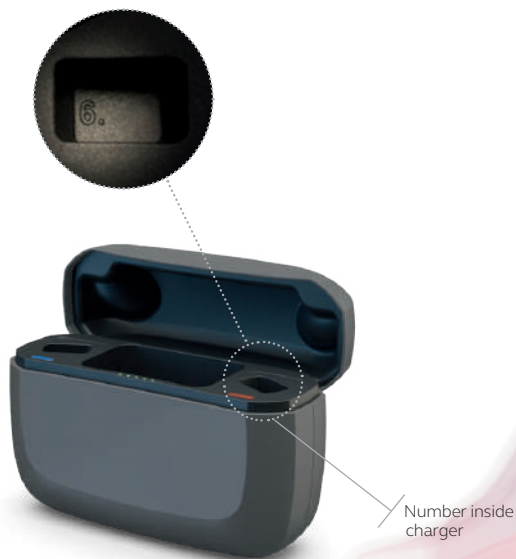

© 2025 GN Hearing A/S. All rights reserved. ReSound is a trademark of GN Hearing A/S. Apple, the Apple logo, iPhone and iPad are trademarks of Apple Inc., registered in the U.S. and other countries. App Store is a service mark of Apple Inc., registered in the U.S. and other countries. Google Play and the Google Play logo are trademarks of Google LLC. The Bluetooth word mark and logos are registered trademarks owned by Bluetooth SIG, Inc. The Auracast word mark and logos are trademarks owned by Bluetooth SIG, Inc.

Warranty on chargers for rechargeable hearing aids is valid for 1 year

Prices of Non - Rechargeable Hearing Aids are on per unit basis

2.4 GHz direct wireless connectivity products

Li-Ion stands for Lithium-Ion